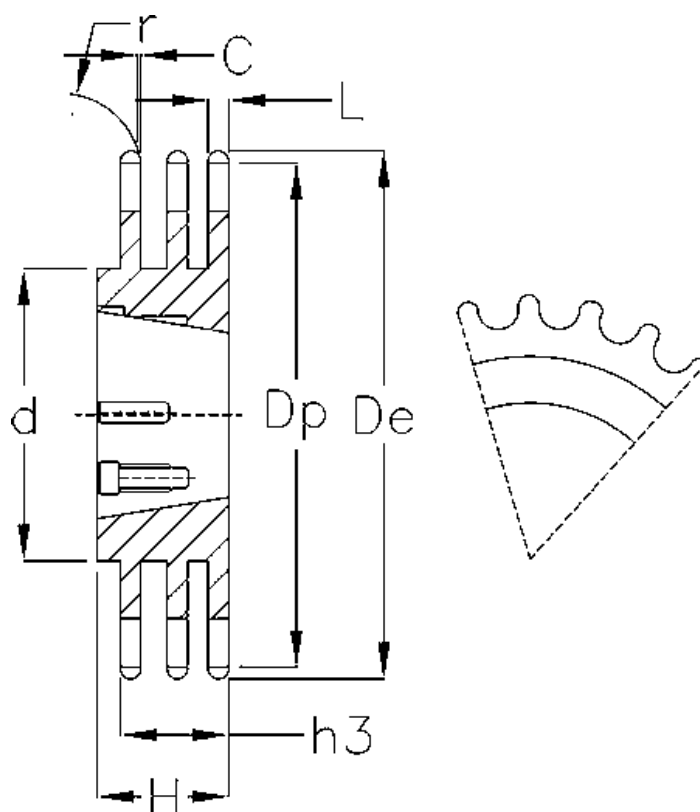

Article number: 616033007027

Description: Taperbored sprocket 12 B-3 Z=27 triplex
for bushing 3020

Measures

Bushing = 3020
C = 2
Chain = 12 B-3
Chain size = 3/4" x 7/16"
d = 140
De = 172.3
Dp = 164
H = 51

h3 = 49.8
Material = Stål
No. of teeth = 27
r = 12.07